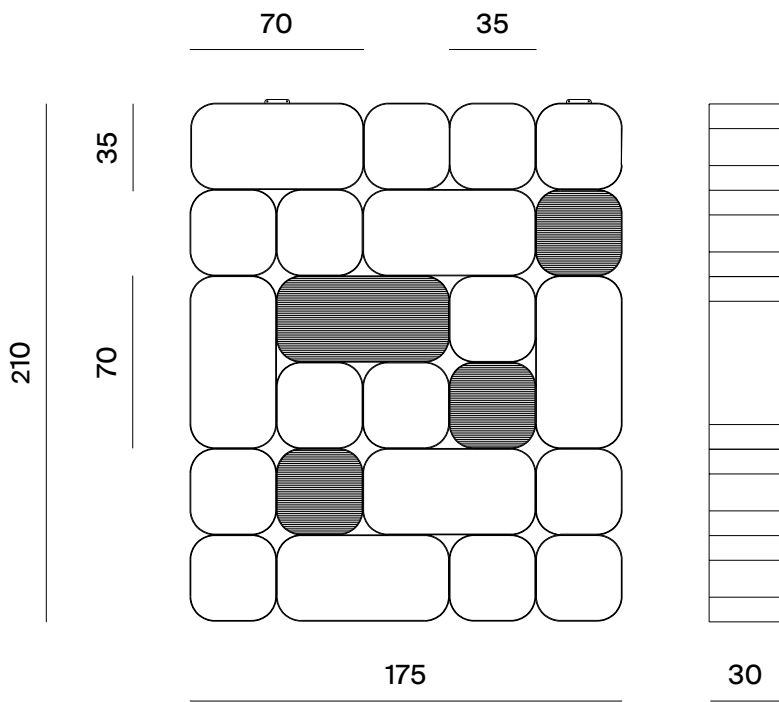

## DIMENSIONS

### STRUCTURE - ALUMINUM

FROMM.  
Gold color

METAL SHEET 30/10.  
LIQUID PAINTED (WATER BASED PAINT).