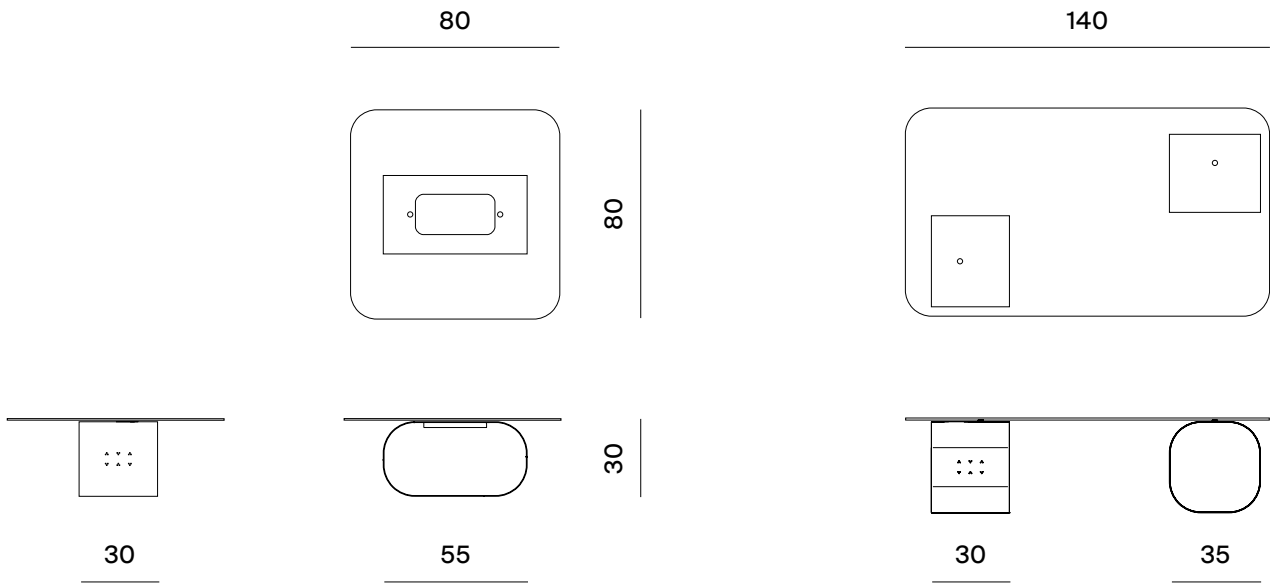

## DIMENSIONS

### STRUCTURE - ALUMINUM

FROMM.  
Gold color

METAL SHEET 30/10,  
LIQUID PAINTED (WATER BASED PAINT)